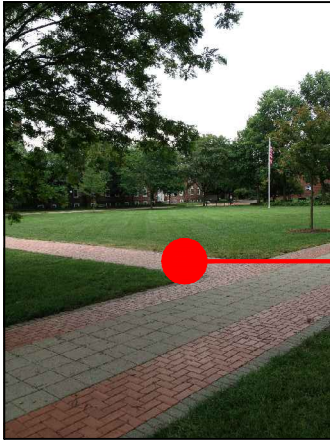

D

279 THE GREEN
Newark, DE

EMERGENCY GATHERING POINT - 200'

CORR
100

EMERGENCY GATHERING POINT - 200'

YOU ARE HERE

EXIT

EXIT