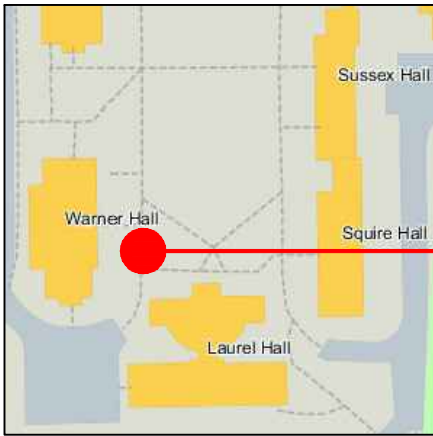

SQUIRE HALL - FIRST FLOOR

D

279 THE GREEN
Newark, DE

EMERGENCY GATHERING POINT - 200'

CORR 100

EMERGENCY GATHERING POINT - 200'

U

SQUIRE HALL - FIRST FLOOR

D

279 THE GREEN
Newark, DE

EMERGENCY GATHERING POINT - 200'

CORR
100

EMERGENCY GATHERING POINT - 200'

YOU ARE HERE

EXIT

EXIT