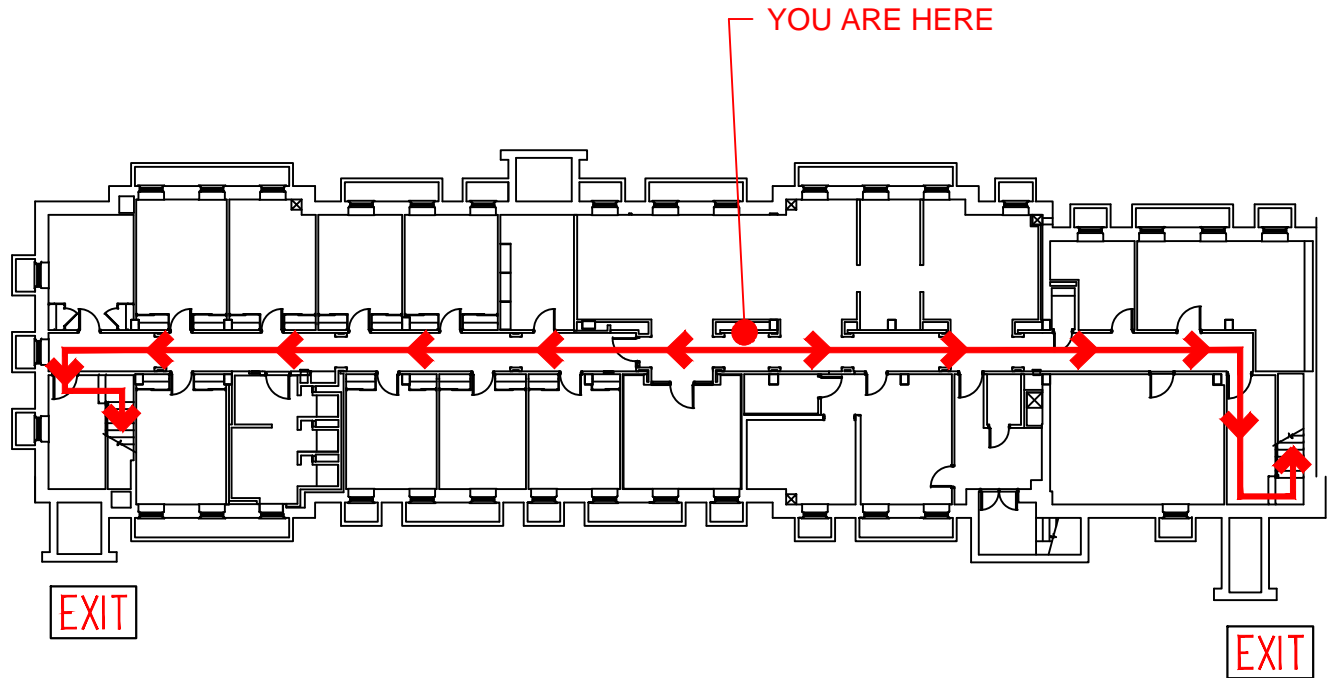

PERSONAL SAFETY TIPS

- Know where your primary and secondary exits are at all times (memorize your evacuation plan if available)
- Locate emergency equipment before the emergency
- Use a fire extinguisher if trained and necessary—Do not delay evacuation
- Never use elevators to exit
- Feel door and knob with the back of hand to see if it is hot
- Look for signs of smoke seepage around openings
- If door is hot or smoke seepage is present do the following:
 - Seal openings with wet towels, sheets, clothes, etc.
 - Open window(s) for ventilation if possible (do not break the glass)
 - Re-contact university police and 911(note any special needs)
 - Attract attention by yelling, hanging something from the window, etc
 - Stay low (crawl) in the room since the best air will be at the lowest point
- If you must exit through a smoke filled room or corridor, the following actions should be taken:
 - Stay as low as possible to the floor (crawl to the nearest exit)
 - Place a wet towel over your mouth and nose
 - Take short breaths
 - Keep calm and use common sense
- Never re-enter a burning building to try and save personal possessions!

Gathering Point

A gathering point has been designated attempting to provide shelter and is a minimum 200 feet from the building. For your building the gathering point is:

**The Green in
front of
Robinson Hall**

 EMERGENCY GATHERING POINT - 200'

U SQUIRE HALL - BASEMENT

D 279 THE GREEN
Newark, DE

EMERGENCY GATHERING POINT - 200'

CORR
000

EMERGENCY GATHERING POINT - 200'

YOU ARE HERE

U