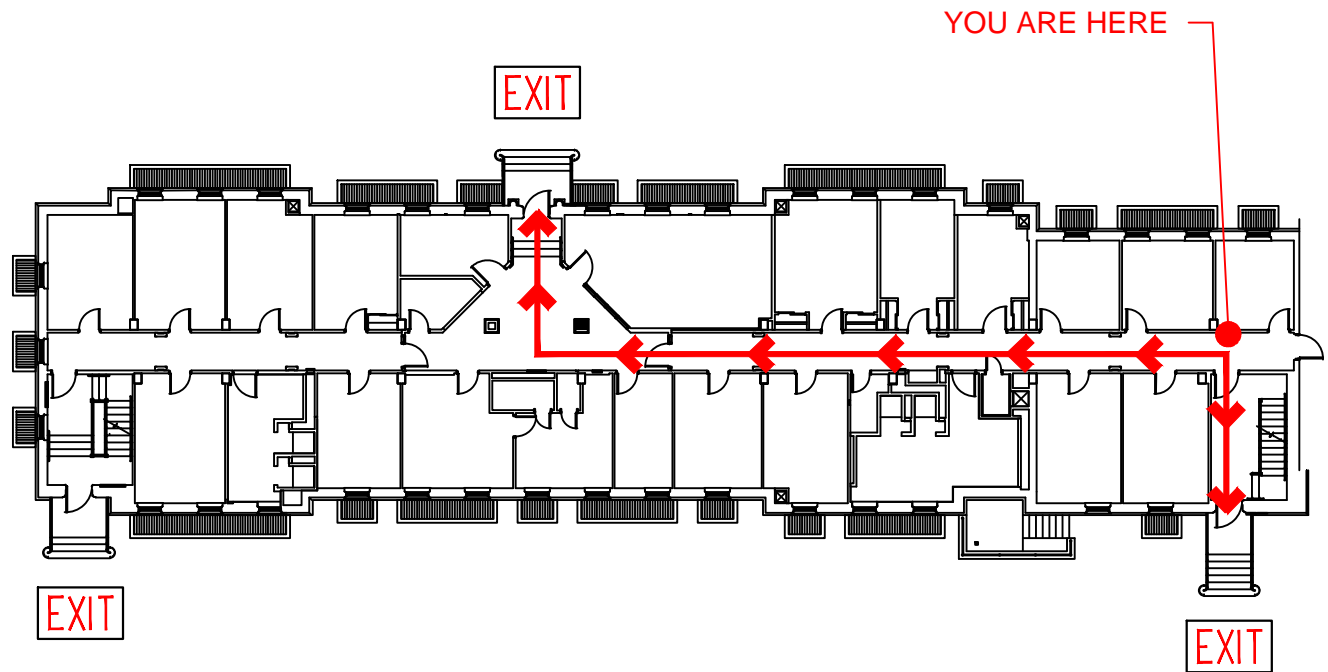

SQUIRE HALL - FIRST FLOOR

D

279 THE GREEN
Newark, DE

EMERGENCY GATHERING POINT - 200'

CORR 100

EMERGENCY GATHERING POINT - 200'

U

SQUIRE HALL - FIRST FLOOR

D

279 THE GREEN
Newark, DE

EMERGENCY GATHERING POINT - 200'

CORR
100

EMERGENCY GATHERING POINT - 200'

YOU ARE HERE

EXIT

EXIT

EXIT

U

SQUIRE HALL - FIRST FLOOR

D

279 THE GREEN
Newark, DE

EMERGENCY GATHERING POINT - 200'

CORR
100

YOU ARE HERE