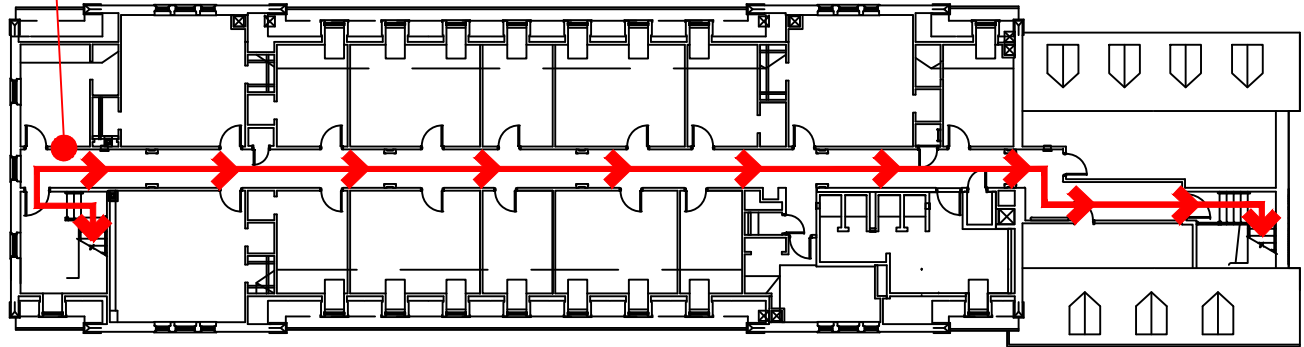

EXIT

U

SQUIRE HALL - FIRST FLOOR

D

279 THE GREEN
Newark, DE

EMERGENCY GATHERING POINT - 200'

CORR
100

YOU ARE HERE

EMERGENCY GATHERING POINT - 200'

U SQUIRE HALL - SECOND FLOOR

D 279 THE GREEN
Newark, DE

EMERGENCY GATHERING POINT - 200'

CORR
200

YOU ARE HERE

EXIT

EXIT

EMERGENCY GATHERING POINT - 200'

U

SQUIRE HALL - THIRD FLOOR

D

279 THE GREEN
Newark, DE

EMERGENCY GATHERING POINT - 200'

CORR
300