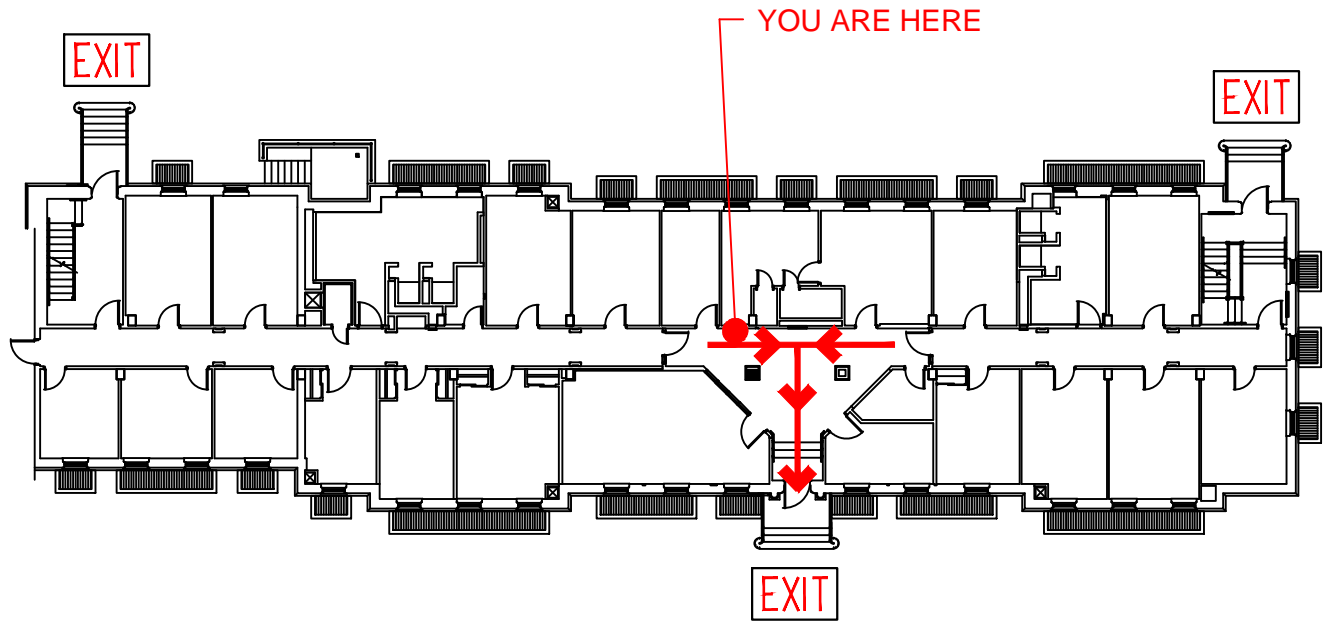

Gathering Point

A gathering point has been designated attempting to provide shelter and is a minimum 200 feet from the building. For your building the gathering point is:

**The Green in
front of
Robinson Hall**

SQUIRE HALL - FIRST FLOOR

D

279 THE GREEN
Newark, DE

EMERGENCY GATHERING POINT - 200'

CORR 100

EMERGENCY GATHERING POINT - 200'

U

SQUIRE HALL - FIRST FLOOR

D

279 THE GREEN
Newark, DE

EMERGENCY GATHERING POINT - 200'

CORR
100

EMERGENCY GATHERING POINT - 200'

YOU ARE HERE

EXIT

EXIT