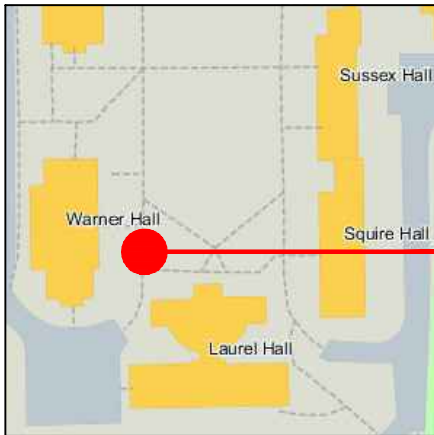

Gathering Point

A gathering point has been designated attempting to provide shelter and is a minimum 200 feet from the building. For your building the gathering point is:

**The Green in
front of
Robinson Hall**

 EMERGENCY GATHERING POINT - 200'

U SQUIRE HALL - BASEMENT

D 279 THE GREEN
Newark, DE

EMERGENCY GATHERING POINT - 200'

CORR
000

EMERGENCY GATHERING POINT - 200'

YOU ARE HERE

U

SQUIRE HALL - FIRST FLOOR

D

279 THE GREEN
Newark, DE

EMERGENCY GATHERING POINT - 200'

CORR 100

EMERGENCY GATHERING POINT - 200'

U

SQUIRE HALL - FIRST FLOOR