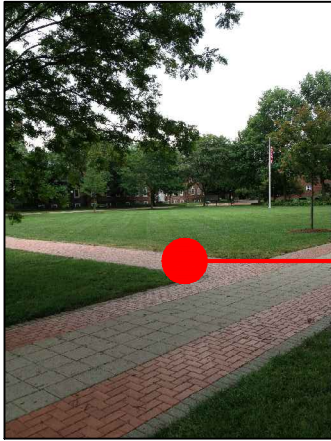

SQUIRE HALL - FIRST FLOOR

D

279 THE GREEN
Newark, DE

EMERGENCY GATHERING POINT - 200'

CORR 100

EMERGENCY GATHERING POINT - 200'

U

SQUIRE HALL - FIRST FLOOR