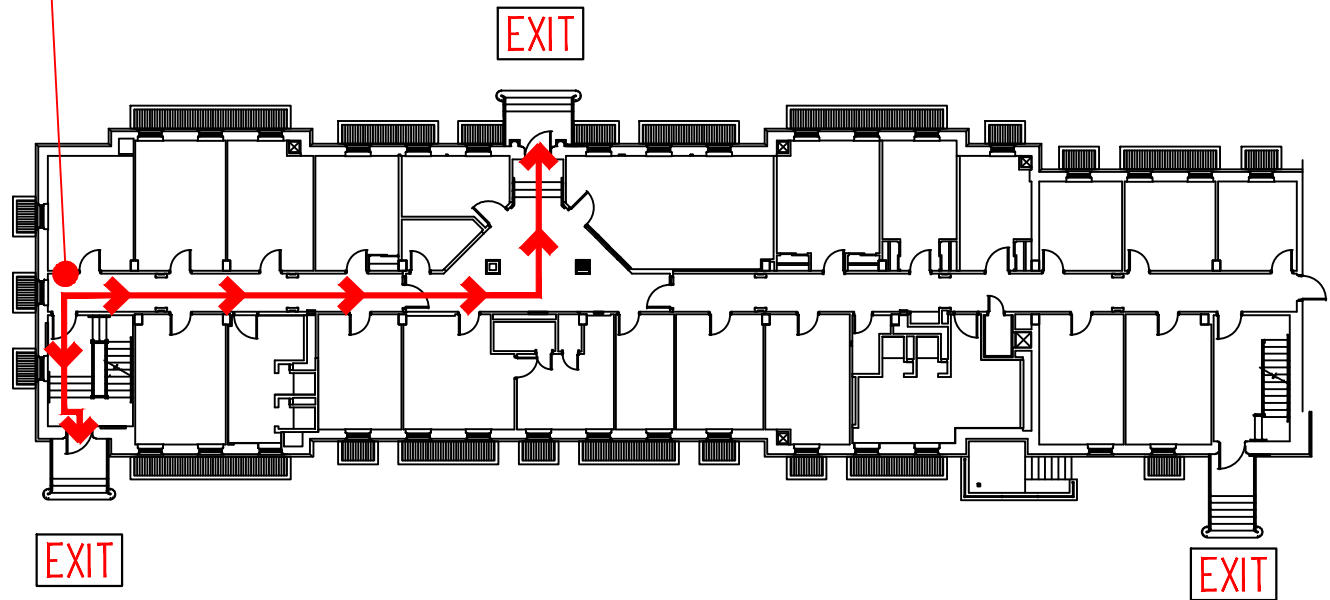

Gathering Point

A gathering point has been designated attempting to provide shelter and is a minimum 200 feet from the building. For your building the gathering point is:

**The Green in
front of
Robinson Hall**

 EMERGENCY GATHERING POINT - 200'

U SQUIRE HALL - BASEMENT

D 279 THE GREEN
Newark, DE

EMERGENCY GATHERING POINT - 200'

CORR
000

EMERGENCY GATHERING POINT - 200'

YOU ARE HERE

U

SQUIRE HALL - FIRST FLOOR

D

279 THE GREEN
Newark, DE

EMERGENCY GATHERING POINT - 200'

CORR 100

EMERGENCY GATHERING POINT - 200'

U

SQUIRE HALL - FIRST FLOOR