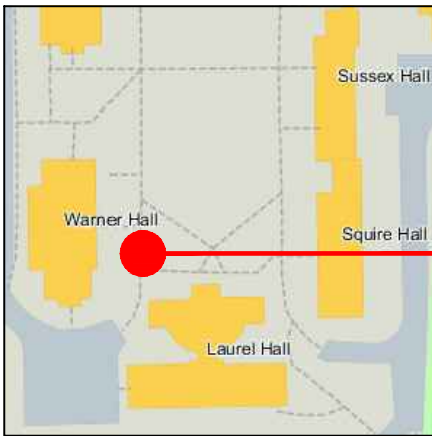

D

279 THE GREEN
Newark, DE

EMERGENCY GATHERING POINT - 200'

CORR
100

EMERGENCY GATHERING POINT - 200'

YOU ARE HERE

EXIT

EXIT

EXIT

U

SQUIRE HALL - FIRST FLOOR

D

279 THE GREEN
Newark, DE

EMERGENCY GATHERING POINT - 200'

CORR
100

YOU ARE HERE