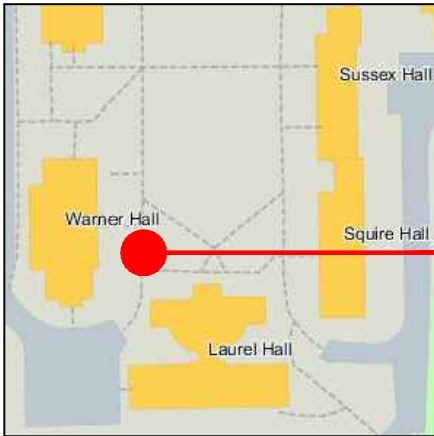

Gathering Point

A gathering point has been designated attempting to provide shelter and is a minimum 200 feet from the building. For your building the gathering point is:

**The Green in
front of
Robinson Hall**