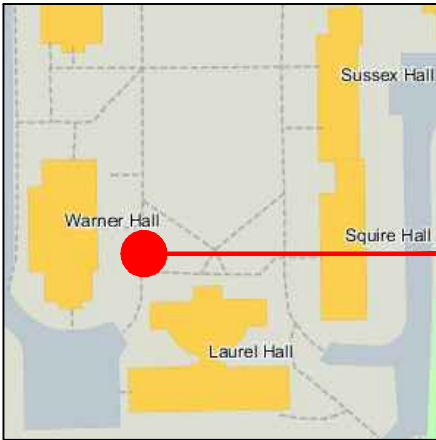

EMERGENCY GATHERING POINT - 200'

U SQUIRE HALL - SECOND FLOOR

D 279 THE GREEN
Newark, DE

EMERGENCY GATHERING POINT - 200'

CORR
200

YOU ARE HERE

EXIT

EXIT

EMERGENCY GATHERING POINT - 200'

U

SQUIRE HALL - THIRD FLOOR

D

279 THE GREEN
Newark, DE

EMERGENCY GATHERING POINT - 200'

CORR
300