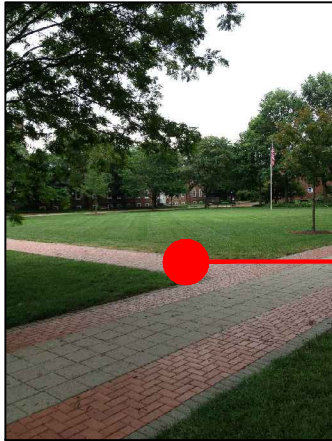

Gathering Point

A gathering point has been designated attempting to provide shelter and is a minimum 200 feet from the building. For your building the gathering point is:

**The Green in
front of
Robinson Hall**

 EMERGENCY GATHERING POINT - 200'

U SQUIRE HALL - BASEMENT

D 279 THE GREEN
Newark, DE

EMERGENCY GATHERING POINT - 200'

CORR
000

EMERGENCY GATHERING POINT - 200'

YOU ARE HERE

U