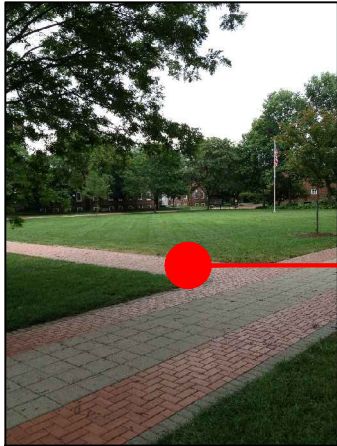

EXIT

U

SQUIRE HALL - FIRST FLOOR

D

279 THE GREEN
Newark, DE

EMERGENCY GATHERING POINT - 200'

CORR
100

YOU ARE HERE