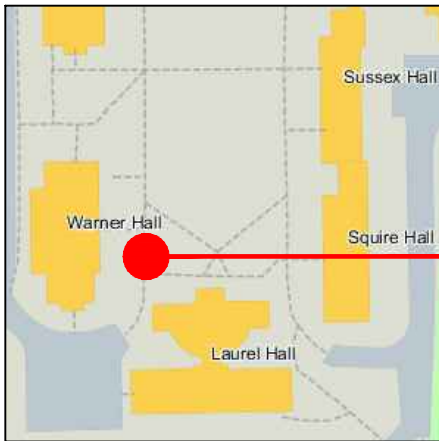

EXIT

U

SQUIRE HALL - FIRST FLOOR

D

279 THE GREEN
Newark, DE

EMERGENCY GATHERING POINT - 200'

CORR
100

YOU ARE HERE

EMERGENCY GATHERING POINT - 200'

U SQUIRE HALL - SECOND FLOOR

D 279 THE GREEN
Newark, DE

EMERGENCY GATHERING POINT - 200'

CORR
200

YOU ARE HERE

EXIT

EXIT