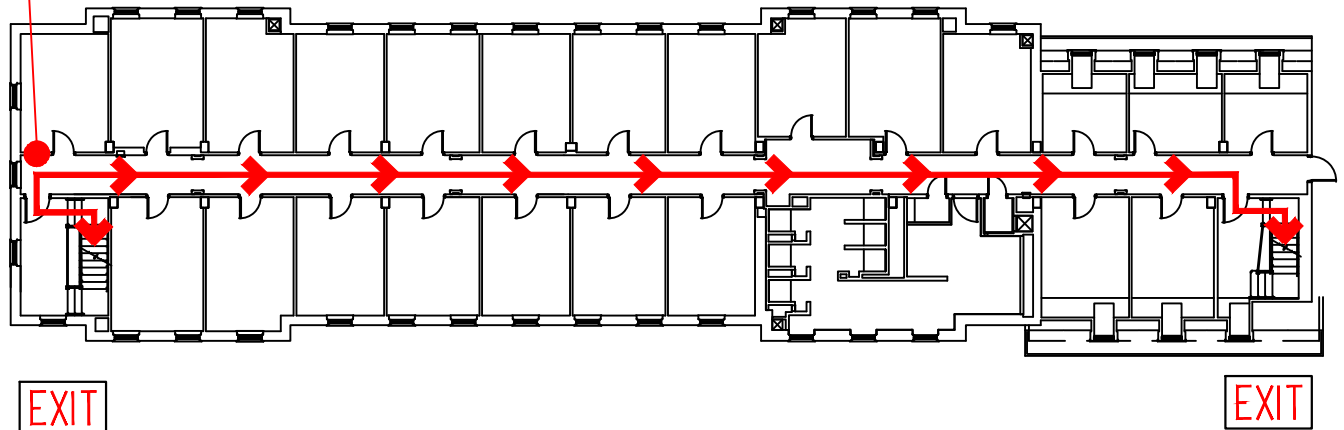

EXIT

U

SQUIRE HALL - FIRST FLOOR

D

279 THE GREEN
Newark, DE

EMERGENCY GATHERING POINT - 200'

CORR
100

YOU ARE HERE

EMERGENCY GATHERING POINT - 200'

U SQUIRE HALL - SECOND FLOOR

D 279 THE GREEN
Newark, DE

EMERGENCY GATHERING POINT - 200'

CORR
200

YOU ARE HERE

EXIT

EXIT